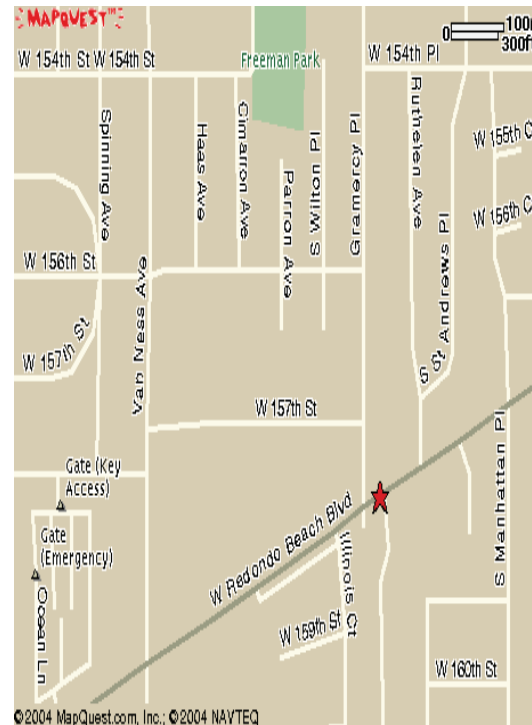

### Directions:

From the 405 exit Redondo Beach blvd. go east. Make a left at Gramercy place.

From the 110 exit Redondo Beach blvd. go west. Make a right at Gramercy Place.

From the 91 at the end of the freeway go west. Make a right at Western Ave. Then make a left at West Redondo Beach Blvd.. Make a right at Gramercy Place.